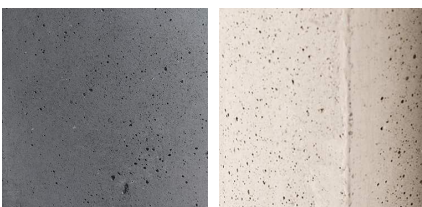

Gallotti&Radice

Simpòdio System

2022

Table with 12mm tempered glass top, available in extralight, smoked “grigio Italia” or painted with the exclusive antique bronze and lead finish. Bases in lightened concrete in the colour ivory or charcoal. Metal parts lacquered in the “fango” colour.

Finishings

Marble

Lightened concrete in charcoal colour

Lightened concrete in ivory colour

"Grigio Italia"

Antique Bronze

Extralight

Lead