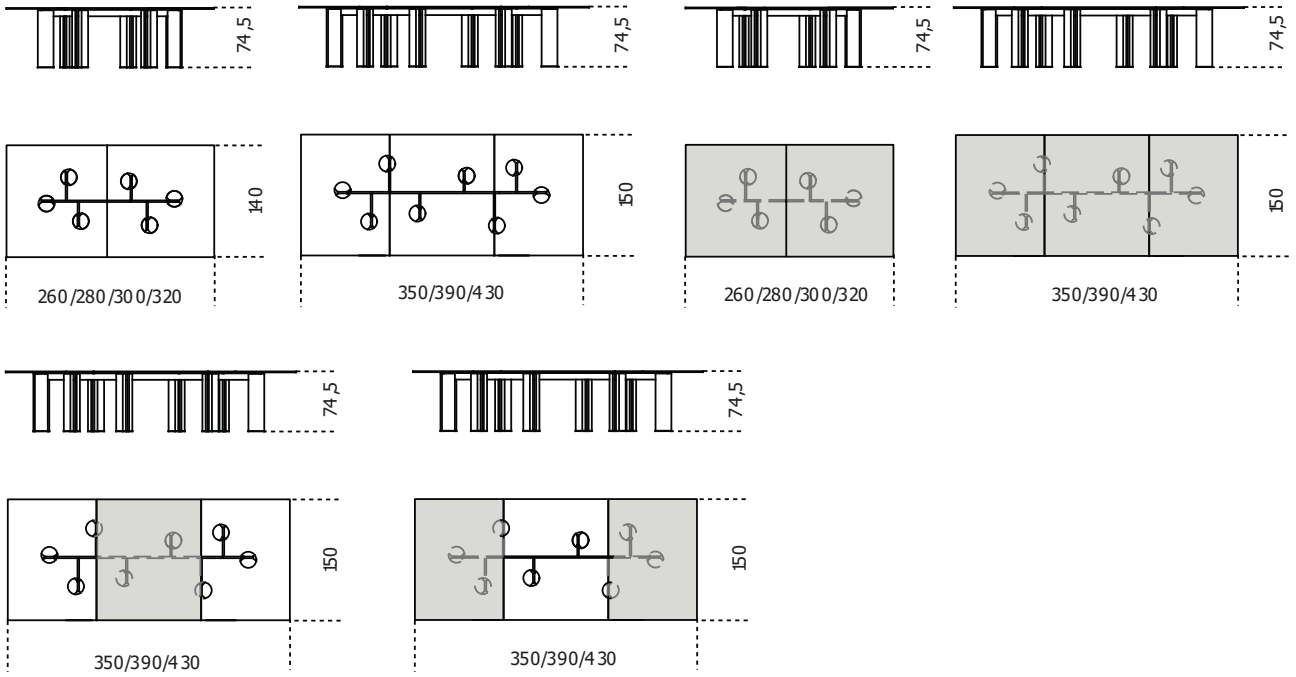

Gallotti&Radice

Simpòdio System

2022

Table with 12mm tempered glass top, available in extralight, smoked “grigio Italia” or painted with the exclusive antique bronze and lead finish. Bases in lightened concrete in the colour ivory or charcoal. Metal parts lacquered in the “fango” colour.

Cm (L x W x H)	Inches (L x W x H)
260 x 140 x 74.5	102½ x 55¼ x 29½
280 x 140 x 74.5	110¼ x 55¼ x 29½
300 x 140 x 74.5	118¼ x 55¼ x 29½
320 x 140 x 74.5	126 x 55¼ x 29½
350 x 150 x 74.5	138 x 59¼ x 29½
390 x 150 x 74.5	153¾ x 59¼ x 29½
430 x 150 x 74.5	169½ x 59¼ x 29½